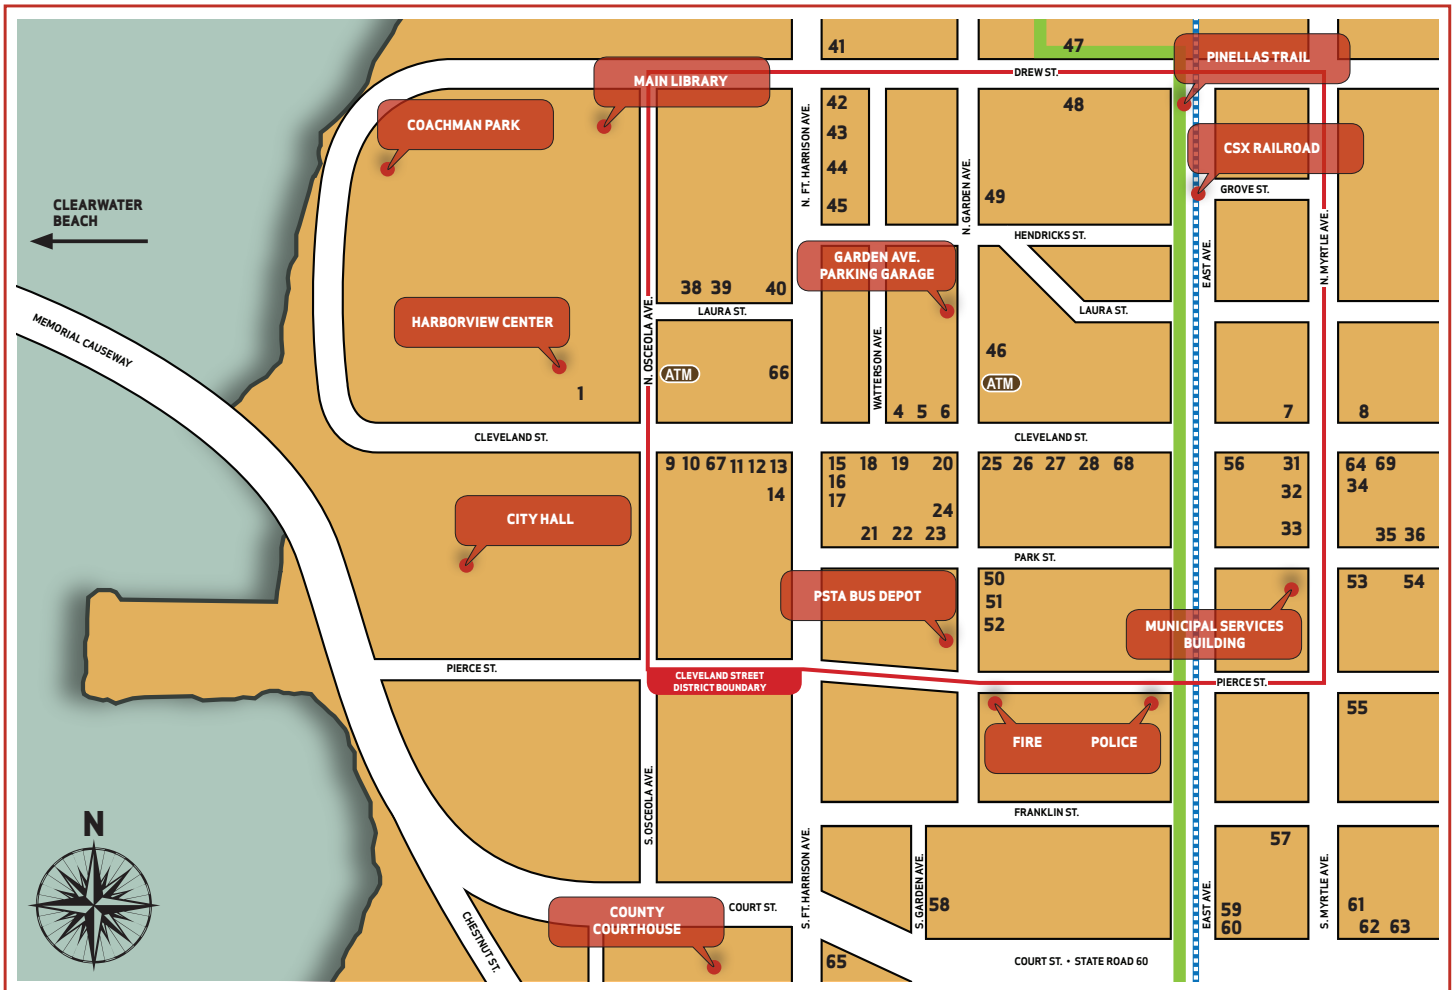

# CLEVELAND Street DISTRICT Walking Map

## FOOD & BEVERAGES

- 1 PICKLES PLUS TOO 320 CLEVELAND
- 4 PLANET CAFE 528 CLEVELAND
- 5 TONY'S PIZZERIA 530 CLEVELAND
- 6 DUNKIN DONUTS/BASKIN ROBBINS 534 CLEVELAND
- 10 CHIANG MAI THAI & SUSHI 415 CLEVELAND
- 13 STARBUCKS 433 CLEVELAND
- 15 CALIYOGURT 519 CLEVELAND
- 23 EL MAGUEY HIDALGUENSE 530 PARK
- 25 LONNI'S SANDWICHES 601 CLEVELAND
- 27 CLEVELAND STREET CAFÉ 615 CLEVELAND
- 31 ANGIE'S RESTAURANT 725 CLEVELAND
- 40 PANGEA CAFÉ 34 N. FT. HARRISON
- 41 CHECKERS 201 N. FT. HARRISON
- 44 CAFÉ MILANO 105 N. FT. HARRISON
- 46 BOGIE'S FOOD & FLICKS 33 N. GARDEN, STE. 140
- 50 EMILY'S RESTAURANT 101 S. GARDEN
- 61 TIN CAN CAFÉ 307 S. MYRTLE
- 63 MEXICO LINDO 812 COURT
- 64 CAFÉ SUPREME 801 CLEVELAND
- 65 SMOKIN' OUT BBQ BAR & GRILLE 401 S. FT. HARRISON
- 66 DIVINO 22 N. FT. HARRISON

## SPECIALTY STORES

- 7 TRICKEL'S JEWELERS 714 CLEVELAND
- 8 WALGREENS 814 CLEVELAND
- 9 ONE STOPPE SHOPPE 411 CLEVELAND
- 14 GIOFFRE 8 S. FT. HARRISON
- 28 DOWNTOWN NEWSSTAND 621 CLEVELAND
- 35 WICKER SHACK 802 PARK
- 38 WAREHAUS BOUTIQUE 416 LAURA
- 48 NALL LUMBER 633 DREW
- 49 ARC MUSIC 131 N. GARDEN, STE. 105
- 52 A SHOPPING PLACE 113 S. GARDEN
- 53 CONSIGNMINT 105 S. MYRTLE
- 59 CLEARWATER CYCLING 700 COURT (SIDE)
- 60 TOTALLY BOARD SURF SHOP 700 COURT

## JUST OUTSIDE THE MAP BOUNDARIES

- CALLALOO'S CAFÉ 705 COURT
- WE CARE FASHIONS 807 COURT
- ACE LIQUOR DEPOT 800 CHESTNUT
- 7-11 657 COURT