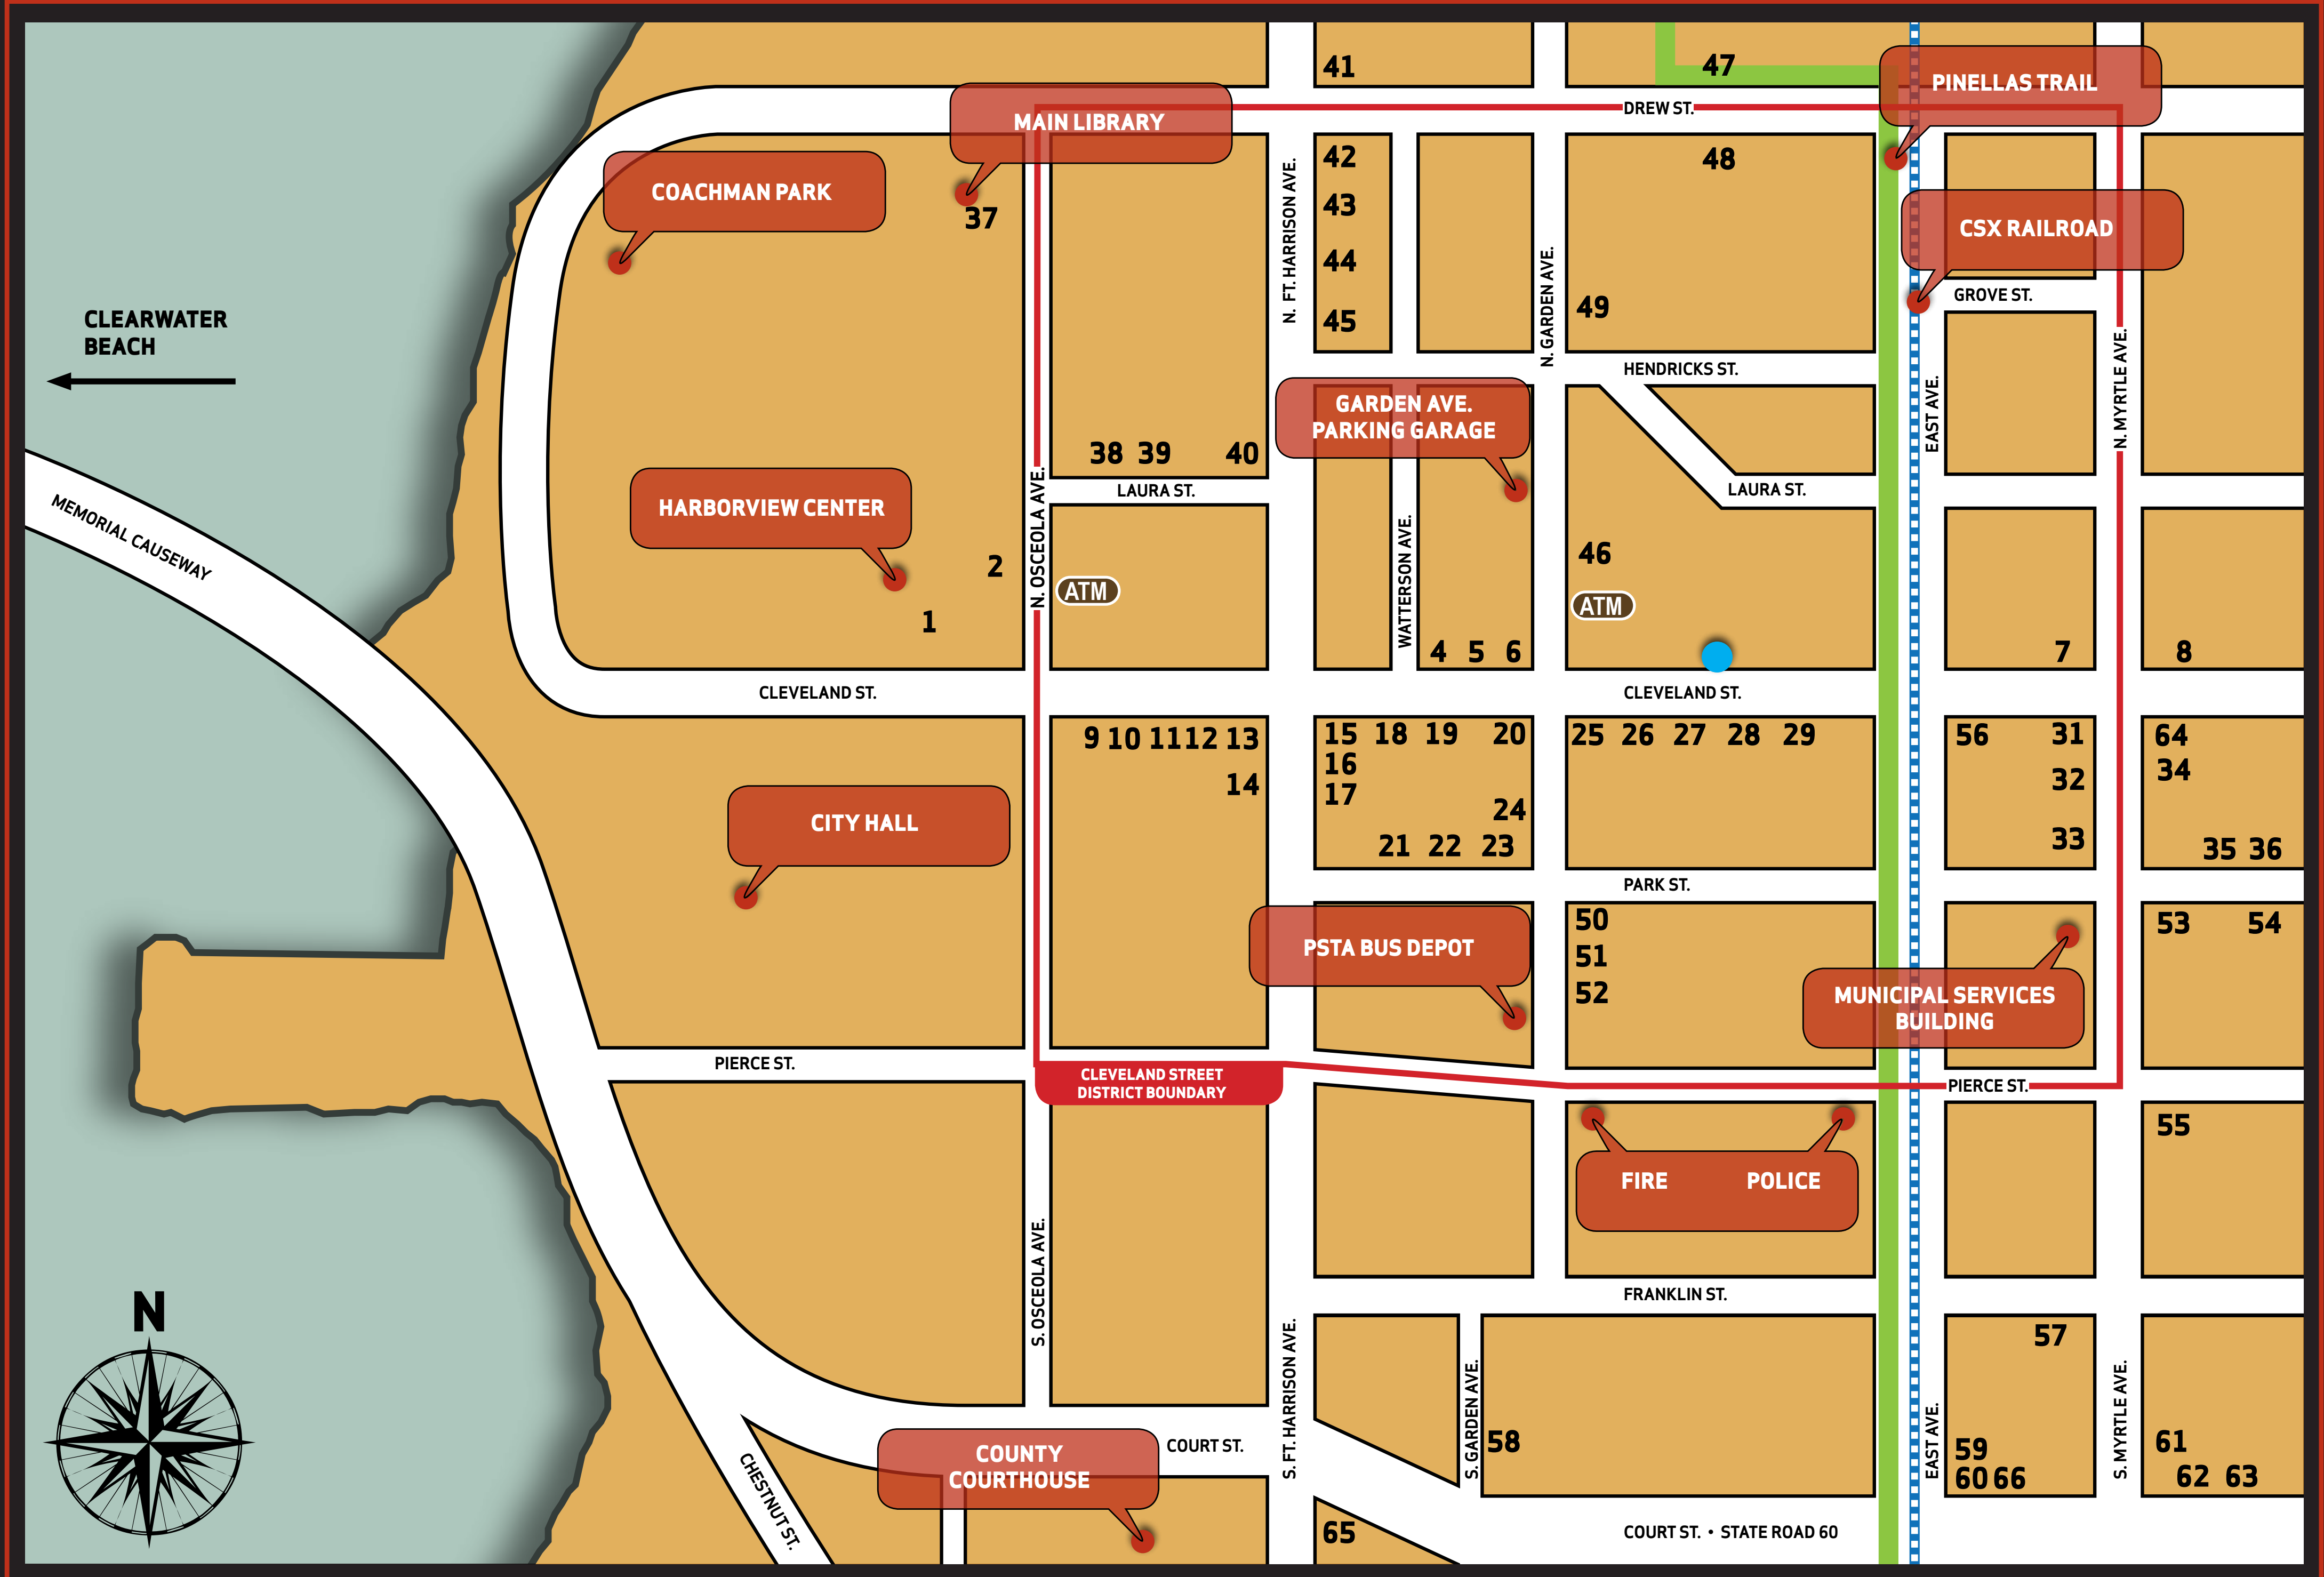

Welcome to the CLEVELAND Street DISTRICT

DIRECTORY

● MARKS YOUR CURRENT LOCATION

ART & ENTERTAINMENT

- 24 SILVERBACKS 24 S. GARDEN
- 26 ATRIUM MARTINI BAR 601 CLEVELAND
- 29 JIM WARREN STUDIOS 639 CLEVELAND
- 47 ROBERT SCHOELLER STUDIOS 632 DREW

FOOD & BEVERAGES

- 1 PICKLES PLUS TOO 320 CLEVELAND
- 4 RIO LATIN GRILLE 528 CLEVELAND
- 5 TONY'S PIZZERIA 530 CLEVELAND
- 6 DUNKIN DONUTS/BASKIN ROBBINS 534 CLEVELAND
- 10 CHIANG MAI THAI AND SUSHI 415 CLEVELAND
- 13 STARBUCKS 433 CLEVELAND
- 15 CALIYOGURT 519 CLEVELAND
- 23 KC'S DELI & CAFE 530 PARK
- 25 LONNI'S SANDWICHES 601 CLEVELAND
- 27 CLEVELAND STREET CAFÉ 615 CLEVELAND
- 31 ANGIE'S RESTAURANT 725 CLEVELAND
- 37 BERNIE'S CAFE AT MAIN LIBRARY 100 N. OSCEOLA
- 40 PANGEA CAFÉ 34 N. FT. HARRISON
- 41 CHECKERS 201 N. FT. HARRISON
- 44 CAFÉ MILANO 105 N. FT. HARRISON
- 46 BOGIE'S FOOD & FLICKS 33 N. GARDEN, STE. 140
- 50 EMILY'S RESTAURANT 101 S. GARDEN
- 61 TIN CAN CAFÉ 307 S. MYRTLE
- 63 MEXICO LINDO 812 COURT
- 64 CAFÉ SUPRÊME 801 CLEVELAND
- 65 SMOKIN' OUT BBQ BAR & GRILLE 401 S. FT. HARRISON

HEALTH

- 19 SNTC 519 CLEVELAND
- 20 PETER GILLHAM'S VITAMIN CENTER 533 CLEVELAND
- 22 VALUE NUTRITION 514 PARK
- 56 ANYTIME FITNESS 701 CLEVELAND

SALONS & SPAS

- 12 SALON BRAVO 425 CLEVELAND
- 39 INTUITION SALON & SPA 418 LAURA
- 42 BOTANICA DAY SPA 123 N. FT. HARRISON

- 43 LA BELLA HAIR STUDIO 121 N. FT. HARRISON
- 45 BELLISSIMA SALON & SPA 101 N. FT. HARRISON
- 51 CHARLIE'S BARBER SHOP 109 S. GARDEN

SERVICES

- 11 HELEN'S TAILORING 423 CLEVELAND (REAR)
- 16 LONDON CUSTOM TAILORS 519 CLEVELAND (REAR)
- 17 MAYA'S MODELS 519 CLEVELAND, STE. 211
- 18 CLEARWATER TRAVEL 519 CLEVELAND
- 21 DEOLINDA'S TAILORING 514 PARK
- 32 A PERFECT BOAT DETAIL 20 S. MYRTLE
- 33 MAGICAR 20 S. MYRTLE
- 34 AVIS RENT-A-CAR 801 CLEVELAND
- 36 BOB LEE'S AUTOMOTIVE CENTER 812 PARK
- 54 BELLA PUCCI GROOMING SALON 807 PARK
- 55 GULF COAST EUROPEAN AUTOMOTIVE 203 MYRTLE
- 58 JIFFY REPROGRAPHICS 411 S. GARDEN
- 62 SUN COUNTRY CLEANERS 808 COURT

SPECIALTY STORES

- 2 STEINMART 320 CLEVELAND
- 7 TRICKEL'S JEWELERS 714 CLEVELAND
- 8 WALGREENS 814 CLEVELAND
- 9 ONE STOPPE SHOPPE 411 CLEVELAND
- 14 GIOFFRE 8 S. FT. HARRISON
- 28 DOWNTOWN NEWSSTAND 621 CLEVELAND
- 35 WICKER SHACK 802 PARK
- 38 WAREHAUS BOUTIQUE 416 LAURA
- 48 NALL LUMBER 633 DREW
- 49 ARC MUSIC 131 N. GARDEN, STE. 105
- 52 A SHOPPING PLACE 113 S. GARDEN
- 53 CONSIGNMINT 105 S. MYRTLE
- 59 CLEARWATER CYCLING 700 COURT (WEST SIDE)
- 60 TOTALLY BOARD SURF SHOP 700 COURT
- 66 DIVA D'ZINES 700 COURT (EAST SIDE)

JUST OUTSIDE THE MAP

- CALLALOOS CAFÉ 705 COURT
- WE CARE FASHIONS 807 COURT
- ACE LIQUOR DEPOT 800 CHESTNUT
- 7-11 657 COURT